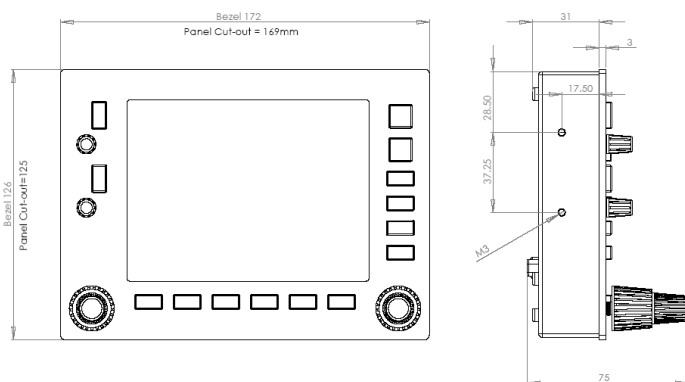

We have taken care to design the unit as an almost 1:1 scale replica of the original.

>Main Features

- USB plug and Play interface, easy installation.
- Standard VGA display.
- Adjustable backlighting.
- Optional 12V DC input for screen power.
- Detachable desk stand for panel mounting.
- Non-slip rubber feet.
- Tough brushed stainless steel enclosure.
- CNC machined black anodised front panel.
- Unit wt. 830g
- FS2004 and FSX compatible
- Utilises full RealityXP functionality